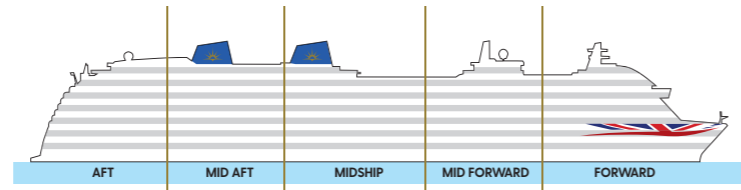

Deck plans

Britannia

143,000 tonnes. Entered service in 2015
Normal operating capacity: 3,647 guests and 1,350 crew

If you'd like to view these deck plans in a little more detail, you can view PDF versions online at pocruises.com

For more information on selecting the right cabin for you see pages 20-21. To find out more about Britannia's cabins, visit pocruises.com/Britannia