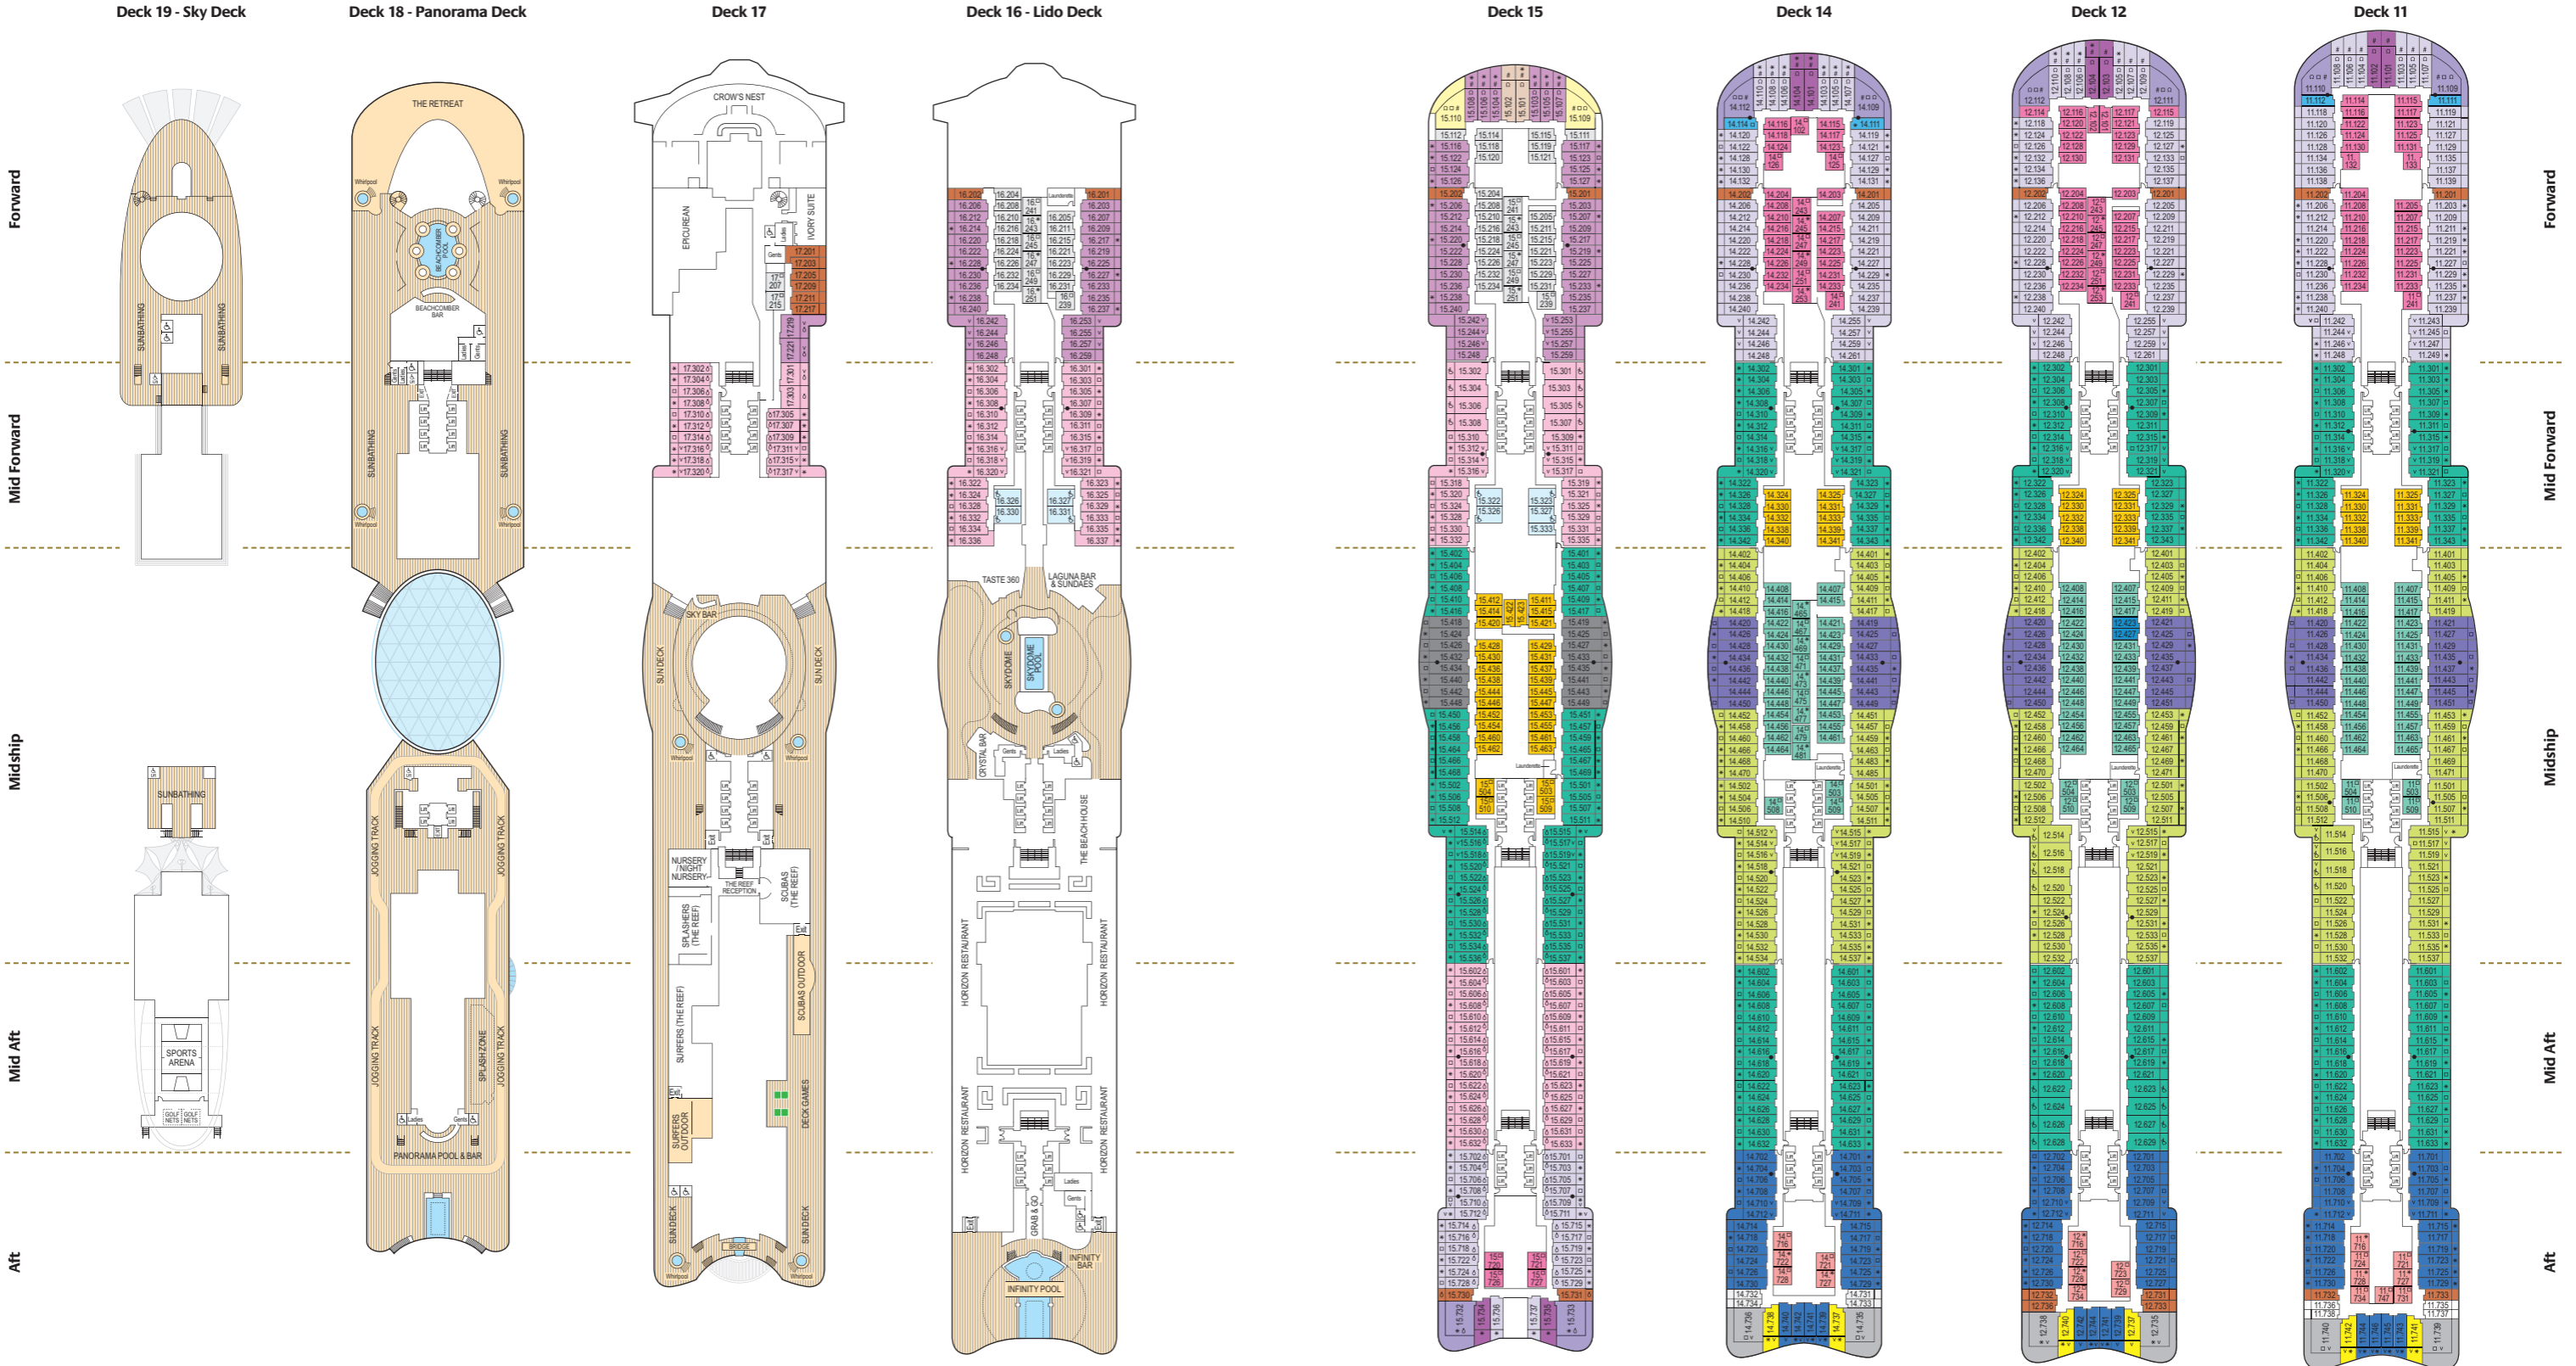

Cabin Notes

- Cabin has one additional bed in the form of a single sofa bed
- Cabin has two additional beds, one in the form of a single sofa bed and one in the form of a pull-down bed
- Cabins with interconnecting doors
- # Steel fronted balcony
- ‡ Cabin has no balcony
- ⊕ Balcony is shaded
- v Balconies visible from above, neighbouring balconies and/or Promenade Deck
- △ Cabins have obstructed view
- ⊖ Restricted access to balcony during high winds
- ⊗ All adapted cabins and partially adapted cabins are shower only. Please note PB, PC and PF adapted grades are partially adapted cabins. These are standard cabins that have accessible elements and are suitable to guests bringing non-motorised upright assistive mobility devices and who do not require the use of a wheelchair, scooter or other similar assistive devices.

Note: all pull-down beds in twin cabins are accessible via a ladder. Balconies in the forward section of the ship can be overlooked by the bridge. All cabins on Iona have shower only apart from Suites – B4, B5 and B6 grades. BA Suites: please note that suites 8.110 and 8.109 do not feature a balcony.