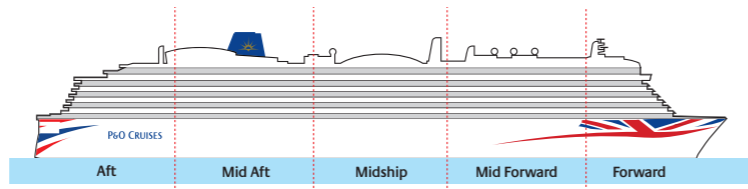

184,000 tonnes
Entered service in 2021
Normal operating capacity: 5,200 guests and 1,800 crew

If you'd like to view these deck plans in a little more detail, you can view PDF versions online at pocruises.com

For more information on selecting the right cabin for you see pages 32-33.