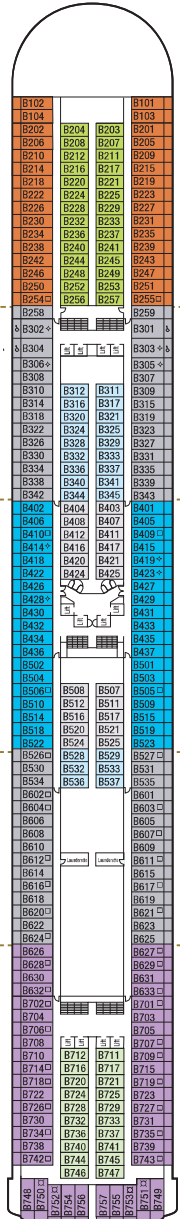

# AZURA

115,055 tons  
 Entered service in 2010  
 Normal operating capacity: 3,100 guests and 1,250 crew

If you'd like to view these deck plans in a little more detail, you can view PDF versions online at [pocruises.com](http://pocruises.com)

To find out more about Azura's cabins, visit [pocruises.com/Azura](http://pocruises.com/Azura)

For more information on selecting the right cabin for you see pages 26-29.

DECK 19 - SKY DECK

DECK 18 - OCEAN DECK

DECK 17 - SUN DECK

DECK 16 - AQUA DECK

DECK 15 - LIDO DECK

DECK 14 - RIVIERA DECK

DECK 12 - A DECK

DECK 11 - B DECK

FORWARD

MID FORWARD

MIDSHIP

MID AFT

AFT