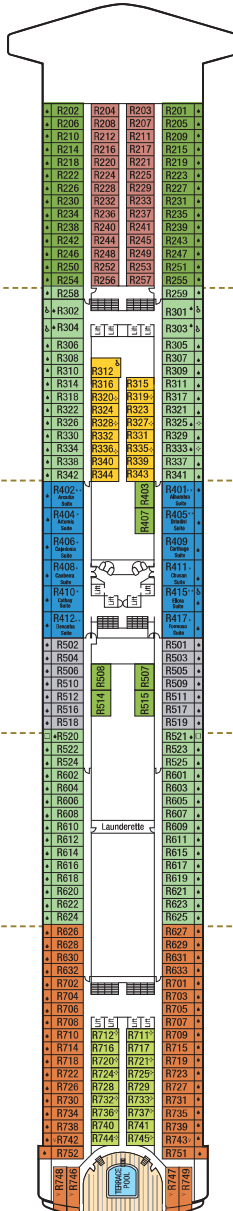

# AZURA

115,055 tons  
 Entered service in 2010  
 Normal operating capacity: 3,100 guests and 1,250 crew

If you'd like to view these deck plans in a little more detail, you can view PDF versions online at [pocruises.com](http://pocruises.com)

To find out more about Azura's cabins, visit [pocruises.com/Azura](http://pocruises.com/Azura)

For more information on selecting the right cabin for you see pages 26-29.

DECK 19 - SKY DECK

DECK 18 - OCEAN DECK

DECK 17 - SUN DECK

DECK 16 - AQUA DECK

DECK 15 - LIDO DECK

DECK 14 - RIVIERA DECK

DECK 12 - A DECK

DECK 11 - B DECK

FORWARD

MID FORWARD

MIDSHIP

MID AFT

AFT