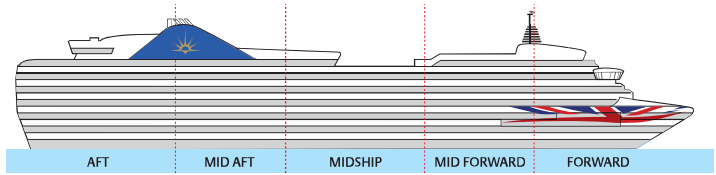

# AZURA

115,055 tons  
 Entered service in 2010  
 Normal operating capacity: 3,100 guests and 1,250 crew

If you'd like to view these deck plans in a little more detail, you can view PDF versions online at [pocruises.com](http://pocruises.com)

To find out more about Azura's cabins, visit [pocruises.com/Azura](http://pocruises.com/Azura)

For more information on selecting the right cabin for you see pages 26-29.

DECK 19 - SKY DECK

DECK 18 - OCEAN DECK