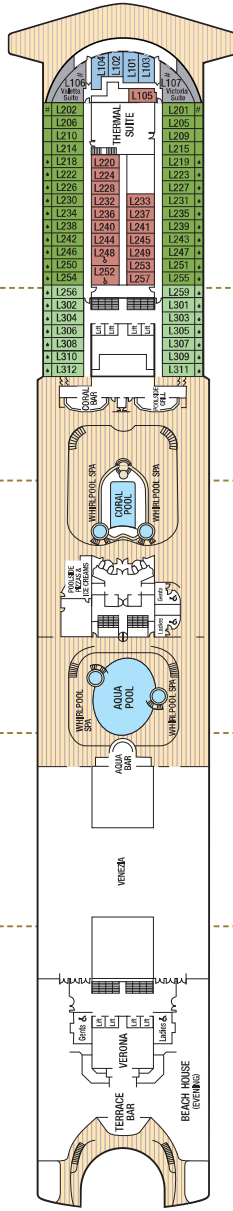

# AZURA

115,055 tons  
 Entered service in 2010  
 Normal operating capacity: 3,100 guests and 1,250 crew

If you'd like to view these deck plans in a little more detail, you can view PDF versions online at [pocruises.com](http://pocruises.com)

To find out more about Azura's cabins, visit [pocruises.com/Azura](http://pocruises.com/Azura)

For more information on selecting the right cabin for you see pages 26-29.

DECK 19 - SKY DECK

DECK 18 - OCEAN DECK

DECK 17 - SUN DECK

DECK 16 - AQUA DECK

DECK 15 - LIDO DECK

DECK 14 - RIVIERA DECK

DECK 12 - A DECK

DECK 11 - B DECK

FORWARD

MID FORWARD

MIDSHIP

MID AFT

AFT