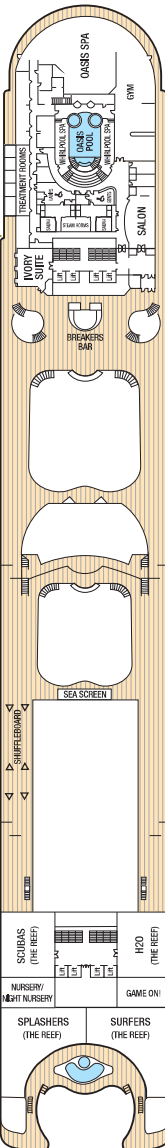

# AZURA

115,055 tons  
 Entered service in 2010  
 Normal operating capacity: 3,100 guests and 1,250 crew

If you'd like to view these deck plans in a little more detail, you can view PDF versions online at [pocruises.com](http://pocruises.com)

To find out more about Azura's cabins, visit [pocruises.com/Azura](http://pocruises.com/Azura)

For more information on selecting the right cabin for you see pages 26-29.

DECK 19 - SKY DECK

DECK 18 - OCEAN DECK

DECK 17 - SUN DECK

DECK 16 - AQUA DECK

DECK 15 - LIDO DECK

DECK 14 - RIVIERA DECK

DECK 12 - A DECK

DECK 11 - B DECK

FORWARD

MID FORWARD

MIDSHIP

MID AFT

AFT