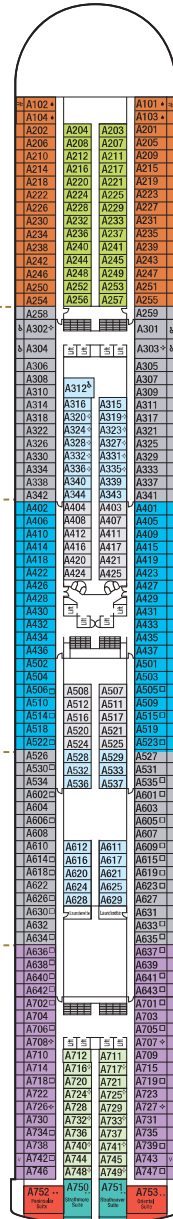

# AZURA

115,055 tons  
 Entered service in 2010  
 Normal operating capacity: 3,100 guests and 1,250 crew

If you'd like to view these deck plans in a little more detail, you can view PDF versions online at [pocruises.com](http://pocruises.com)

To find out more about Azura's cabins, visit [pocruises.com/Azura](http://pocruises.com/Azura)

For more information on selecting the right cabin for you see pages 26-29.

DECK 19 - SKY DECK

DECK 18 - OCEAN DECK

DECK 17 - SUN DECK

DECK 16 - AQUA DECK

DECK 15 - LIDO DECK

DECK 14 - RIVIERA DECK

DECK 12 - A DECK

DECK 11 - B DECK

FORWARD

MID FORWARD

MIDSHIP

MID AFT

AFT